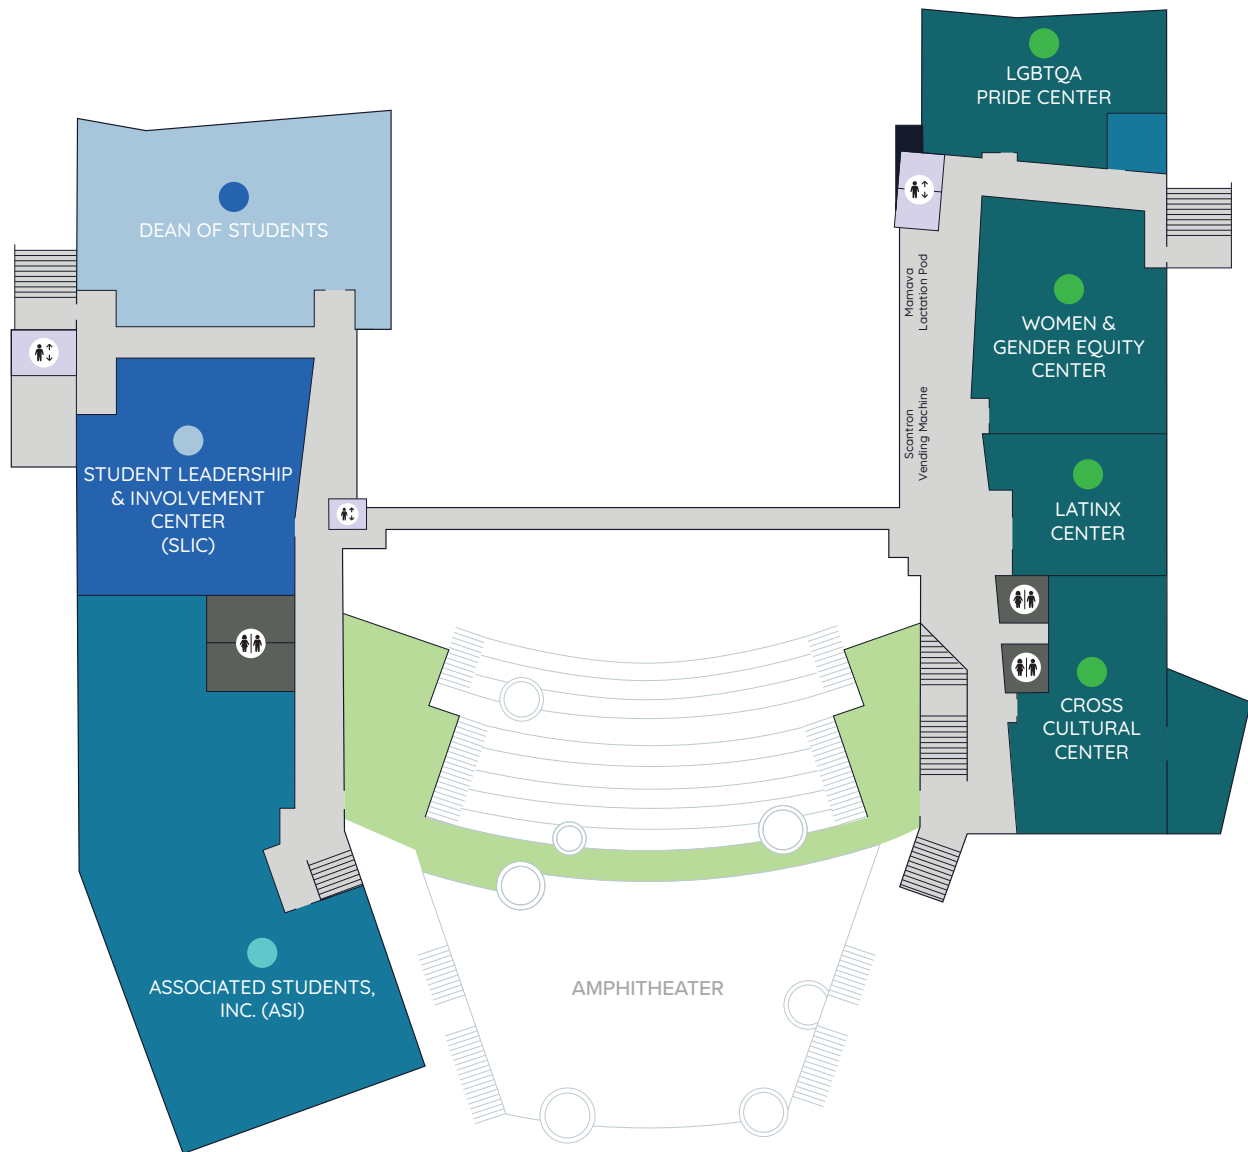

### Floor 1 includes:

- Street level grand entrance
- Lockers
- Commuter lounge
- Microwaves
- Restroom and shower
- Computers
- PAW Printing
- Smart TV
- Refrigerated Lockers
- Elevator

### Floor 2 includes:

- University Student Union Administrative Suite
- Associate Vice President, Student Life Office
- Meeting rooms (USU 2310 A and B)
- USU Ballroom
- Restrooms
- Elevators

### Floor 3 includes:

- Dean of Students Office
- Student Leadership & Involvement Center (SLIC)
- Associated Students Inc. (ASI)
- LGBTQA Pride Center
- Latinx Center
- Women & Gender Equity Center
- Cross Cultural Center
- Elevators
- Restrooms
- Amphitheater

### Floor 4 includes:

- **West Pavilion:** • Get Fresh • QDOBA • Hilltop Bistro Grille • Panda Express  
• Restroom • Elevator • Dining areas • ATM • Microwaves
- **Rooftop Patio**
- **East Pavilion:** • Crash's Café • Info Desk • Activity Center • USU Market  
• Production Studio • Black Student Center • Elevators  
• Restrooms • PAW Printing • Lockers